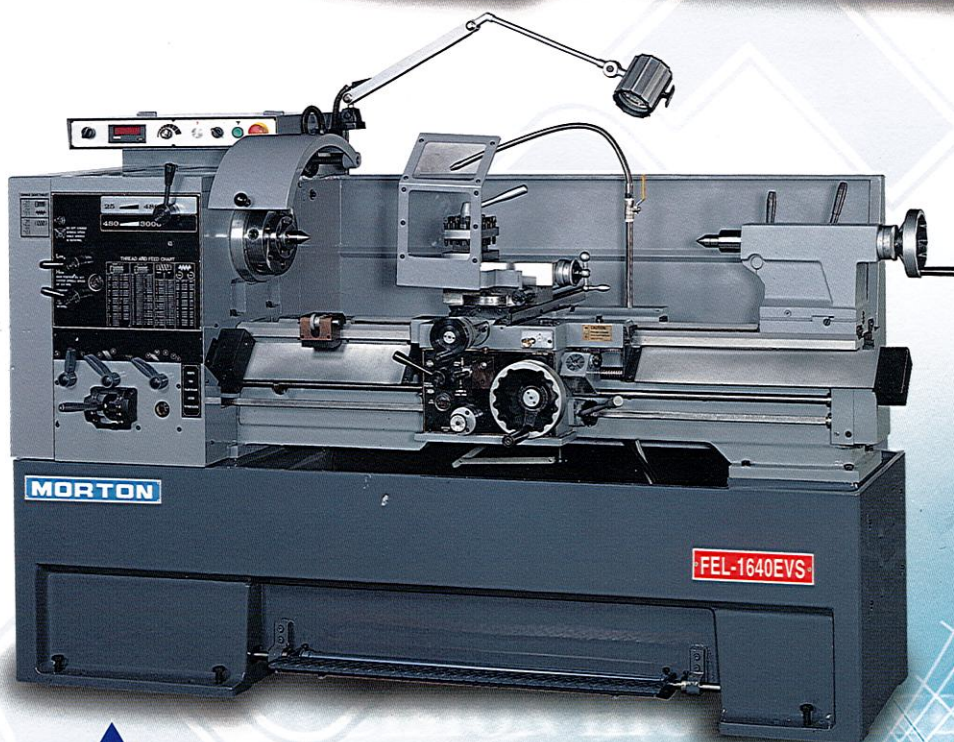

MORTON®

**PRECISION HIGH SPEED ENGINE LATHE
PRECISION AC VARIABLE SPEED LATHE
FEL-1440 / 1460HG FEL-1440 / 1460EVS
FEL-1640 / 1660HG FEL-1640 / 1660EVS**

**THE LEADER IN QUALITY AND RELIABILITY
~ SINCE 1973 ~**