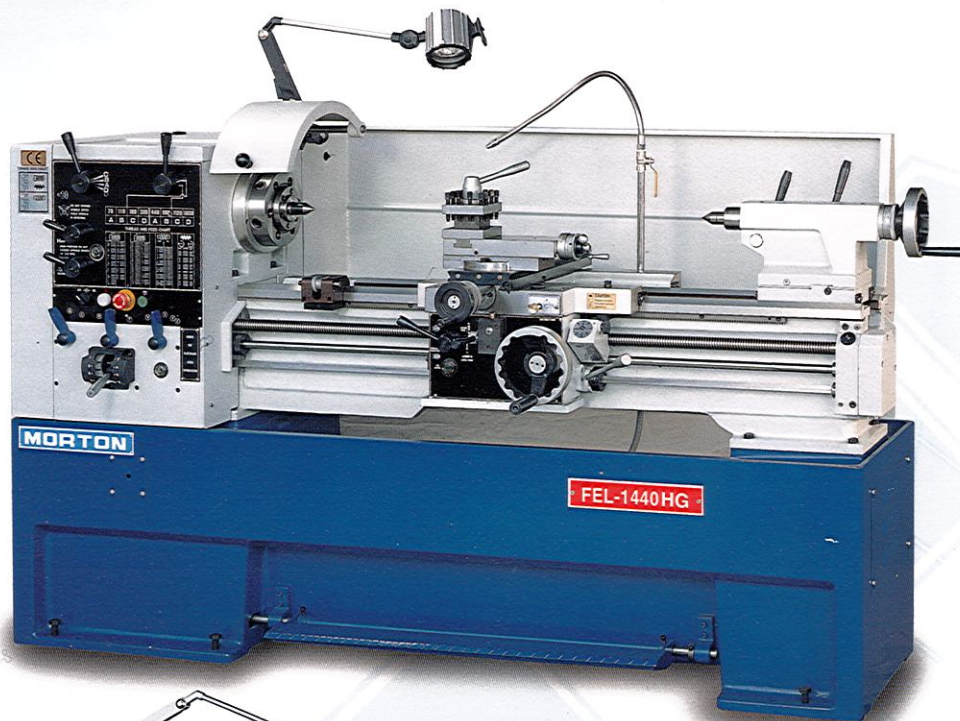

MORTON®

**PRECISION HIGH SPEED ENGINE LATHE
PRECISION AC VARIABLE SPEED LATHE
FEL-1440 / 1460HG FEL-1440 / 1460EVS
FEL-1640 / 1660HG FEL-1640 / 1660EVS**

**THE LEADER IN QUALITY AND RELIABILITY
~ SINCE 1973 ~**